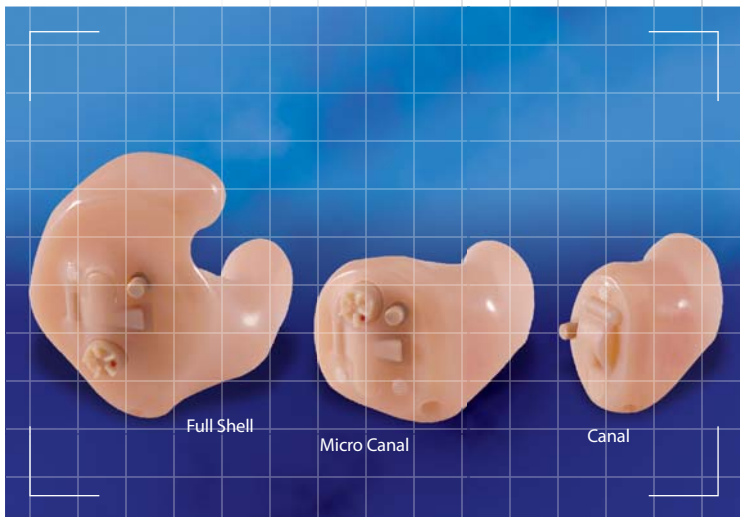

The new Jim Shockey Signature Custom Game Ears deliver top of the line hearing enhancement/hearing protection while precisely made to fit the contours of your ear. They utilize leading edge 6-Channel Digital Signal Processing, Sound Activated Compression and four distinct listening modes; General, Turkey, Bear and Nature. The Jim Shockey Signature Custom Game Ears will both protect your hearing and help you hear like you've never heard before.

FULL SHELL

- New, wind noise-resistant microphone
- User adjustable volume control with on/off switch
- Push button memory selector
- #13 battery for extended life

Item Number: GWP-AC0500

MICRO CANAL

- Fully automatic volume control
- Push button memory selector
- #312 battery

Item Number: GWP-AC0510

CANAL

- User adjustable volume control with on/off switch
- Push button memory selector
- #312 battery

Item Number: GWP-AC0515

HEAR LIKE YOU'VE **NEVER** HEARD BEFORE